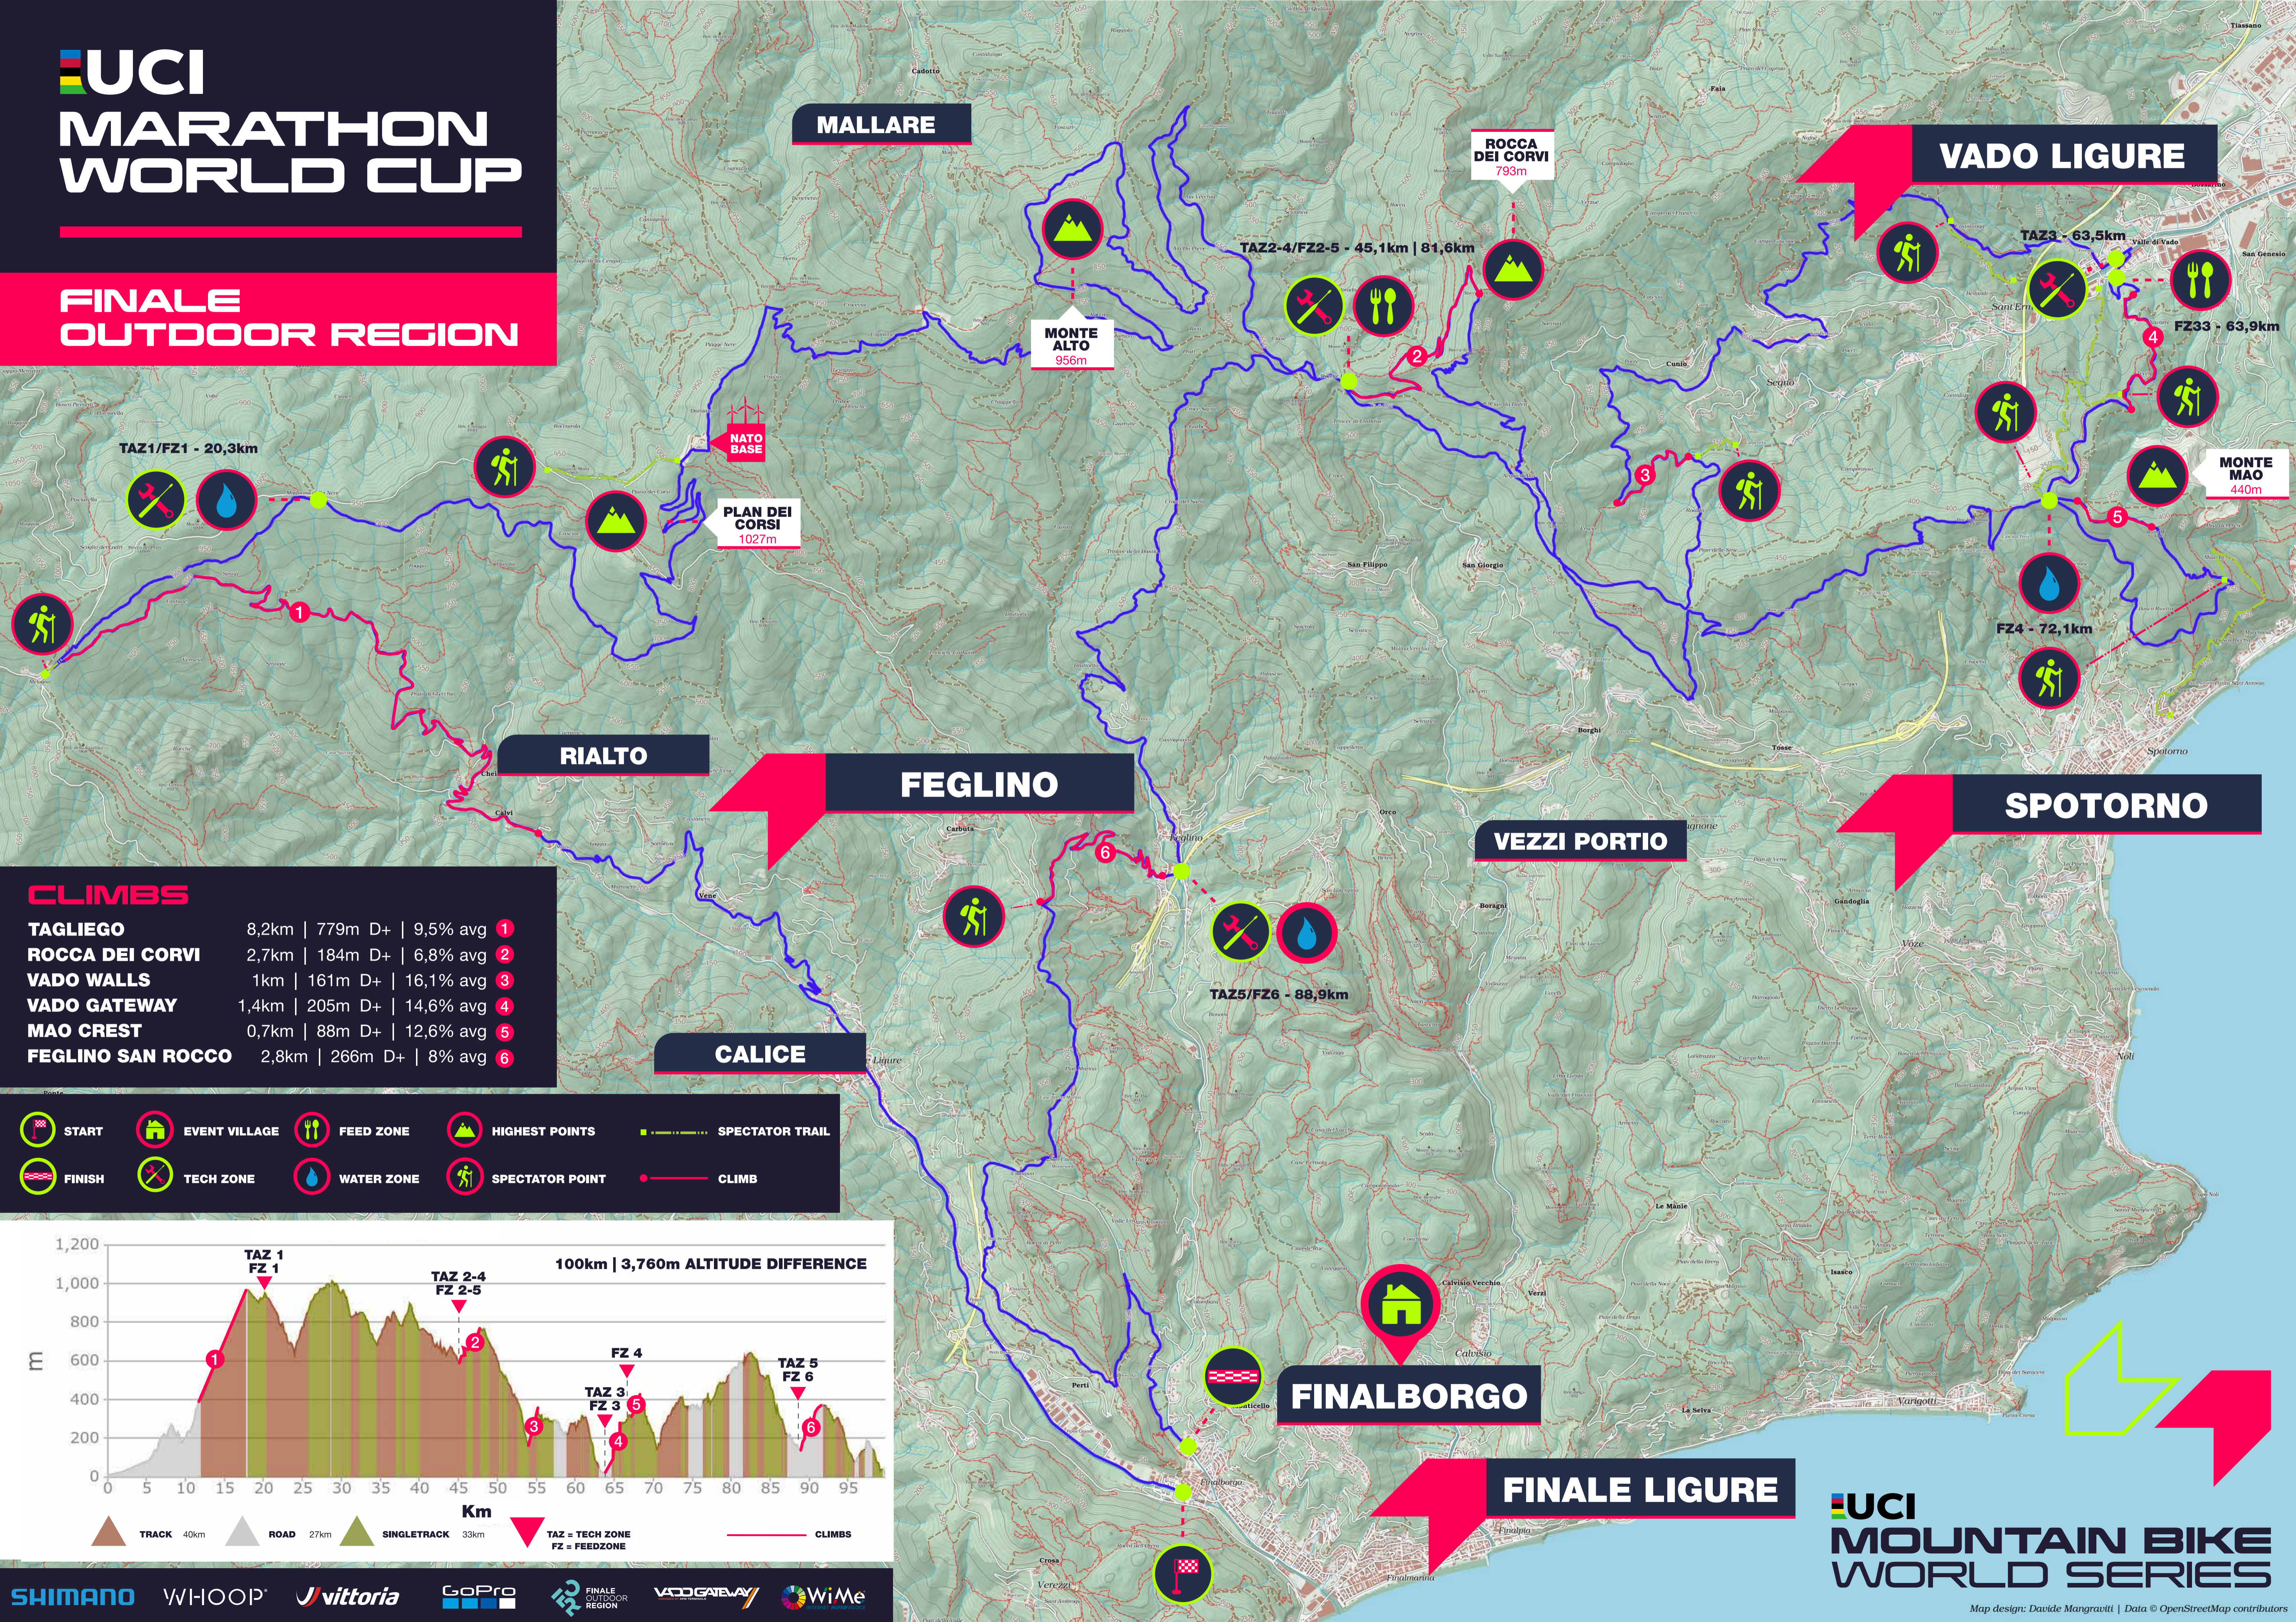

# UCI MARATHON WORLD CUP

## FINALE OUTDOOR REGION

### CLIMBS

<b>TAGLIO</b>	8,2km   779m D+   9,5% avg	1
<b>ROCCA DEI CORVI</b>	2,7km   184m D+   6,8% avg	2
<b>VADO WALLS</b>	1km   161m D+   16,1% avg	3
<b>VADO GATEWAY</b>	1,4km   205m D+   14,6% avg	4
<b>MAO CREST</b>	0,7km   88m D+   12,6% avg	5
<b>FEGLINO SAN ROCCO</b>	2,8km   266m D+   8% avg	6

START	EVENT VILLAGE	FEED ZONE	HIGHEST POINTS	SPECTATOR TRAIL
FINISH	TECH ZONE	WATER ZONE	SPECTATOR POINT	CLIMB