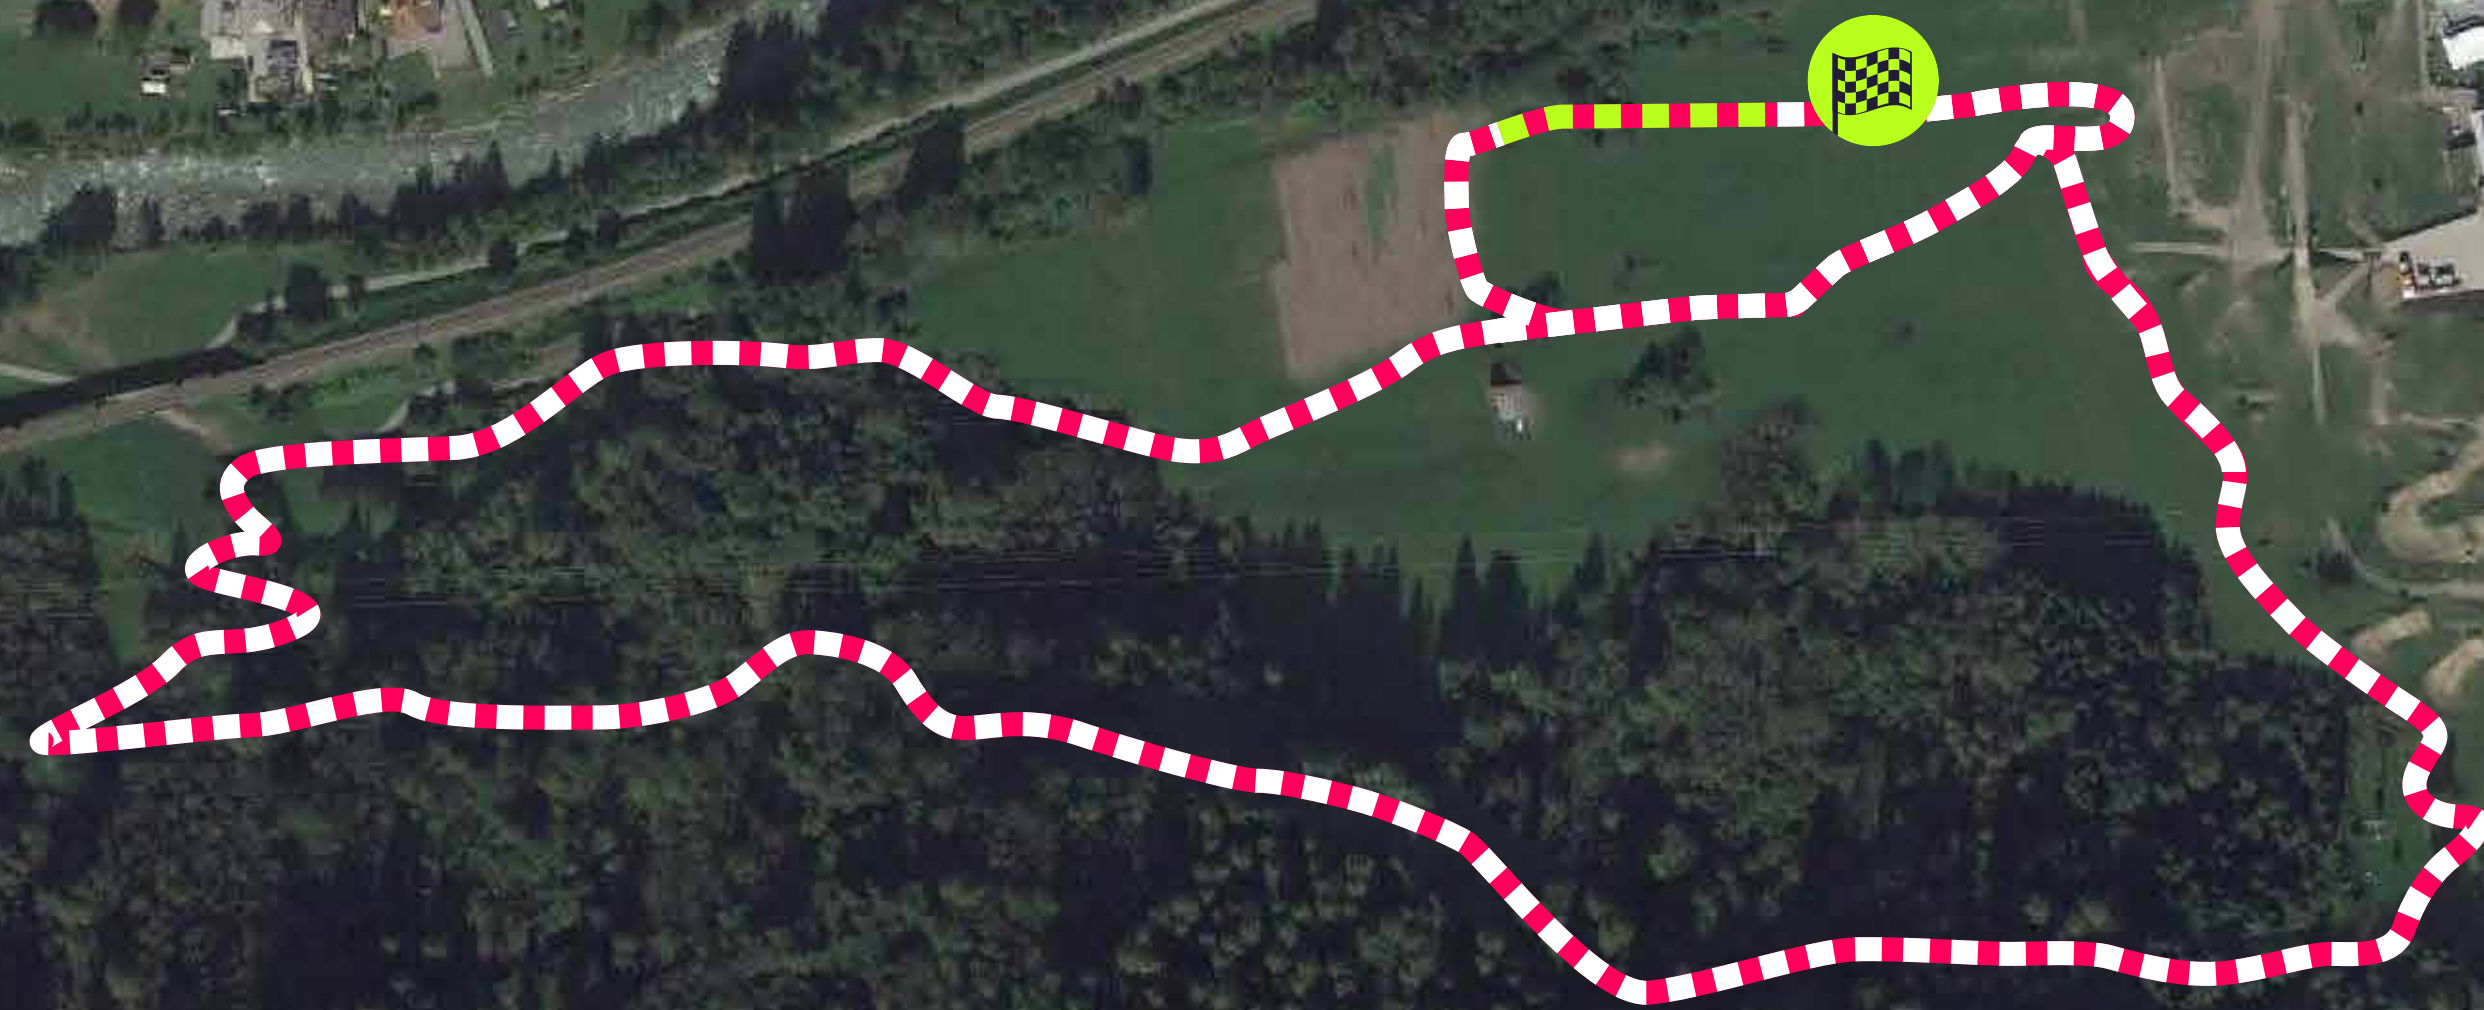

UCI CROSS COUNTRY WORLD CUP

VAL DI SOLE
TRENTINO

START LOOP

Start Loop

Feed & Tech Zone

Start/Finish

UCI CROSS COUNTRY WORLD CUP

VAL DI SOLE TRENTINO

REGULAR LAP

Length: 4.2km Elevation Ascent: 204m

Regular Lap

Feed & Tech Zone

Tech Only Zone

Start/Finish