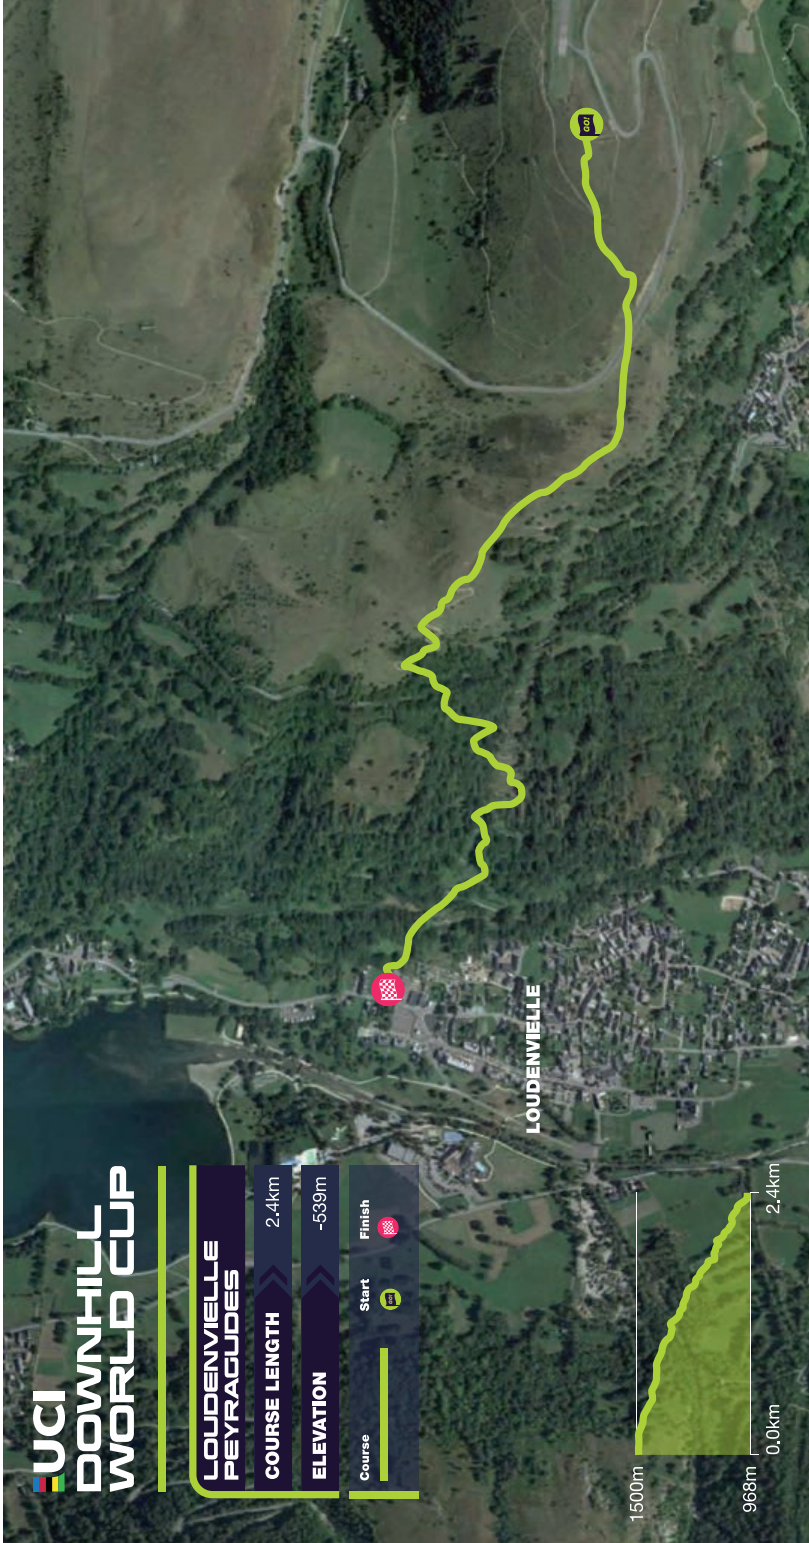

UCI
DOWNHILL
WORLD CUP

LOUDENWIELLE
PEYRAGUDES

COURSE LENGTH 2.4km

ELEVATION -539m

Course

Start

Finish

NB : Les accès piétons seront affichés sur l'événement
Pedestrian access will be posted at the event