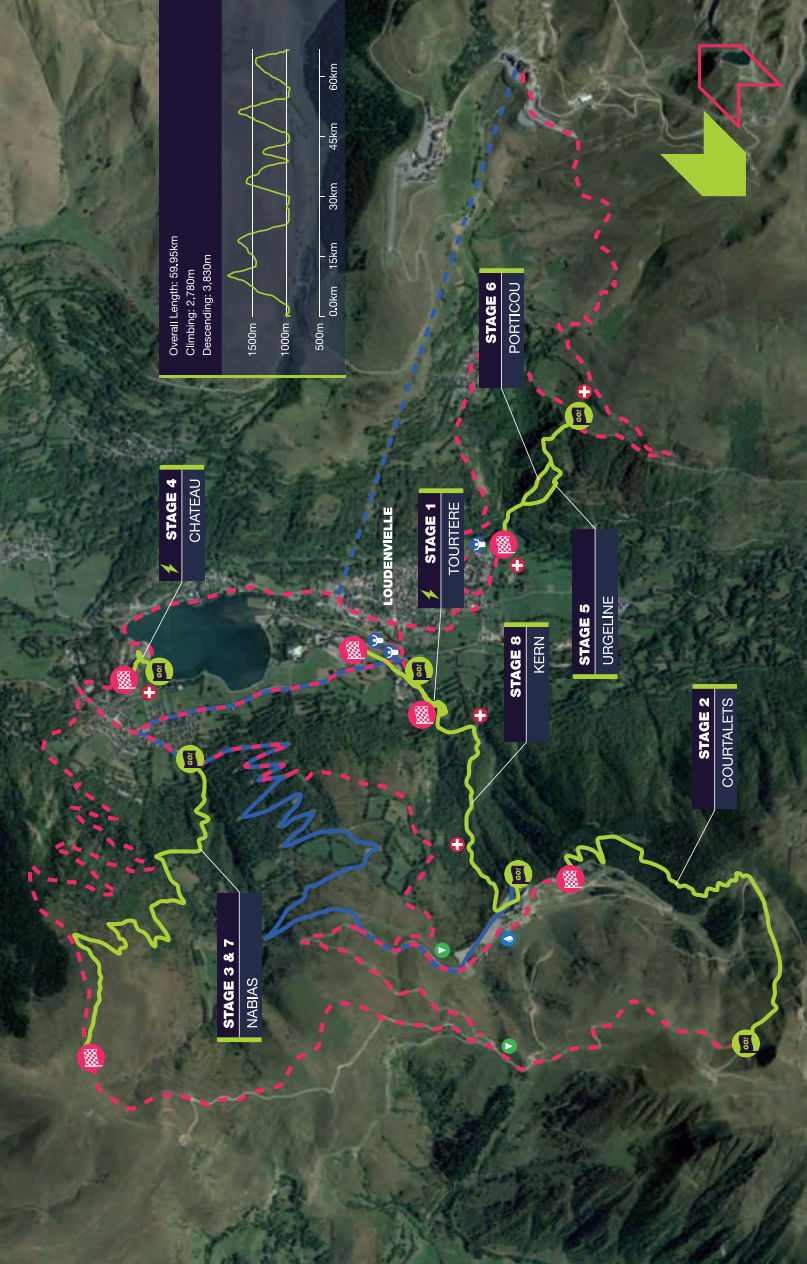

E- ENDURO

UCI ENDURO WORLD CUP

- **LOUDEVIELLE
  PEYRACLES
  E-ENDURO**
- **STAGE 1** > TOURTERE
  Length: 300m
- **STAGE 2** > COURTALETS
  Length: 2,87km Elevation: +460m
- **STAGE 3 & 7** > NABIAS
  Length: 3,7km Elevation: -770m
- **STAGE 4** > CHATEAU
  Length: 300m
- **STAGE 5** > URGELINE
  Length: 1,69km Elevation: +400m
- **STAGE 6** > PORTICOU
  Length: 1,5km Elevation: -385m
- **STAGE 8** > KERN
  Length: 2,4km Elevation: -525m

Race Stages

- Shuttle
- Stage Start
- Stage Finish
- Spectator Point
- Water Point
- Drop Zone
- First Aid
- Liason
- Link

SHIMANO WHOOOP CMC GoPro balnéa deuter UCI MOUNTAIN BIKE WORLD SERIES UCI MTB WORLD SERIES.COM

NB : Les accès piétons seront affichés sur l'événement
Pedestrian access will be posted at the event