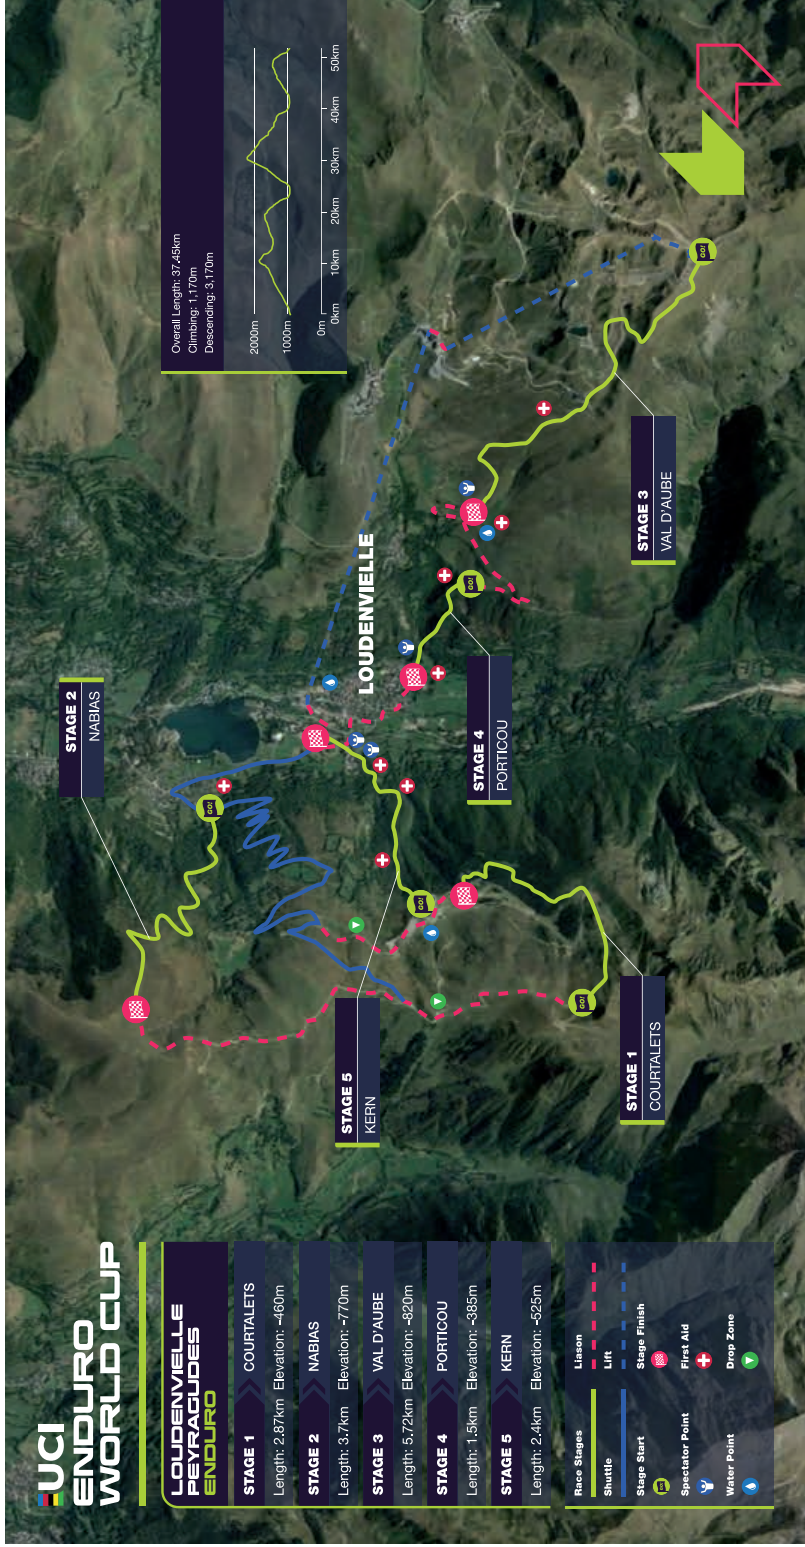

ENDURO PRO

UCI ENDURO WORLD CUP

LOUDENVIELLE PEYRAGUDES ENDURO

STAGE 1 >>> COURTALETS

Length: 2.87km Elevation: -460m

STAGE 2 >>> NABIAS

Length: 3.7km Elevation: -770m

STAGE 3 >>> VAL D'AUBE

Length: 5.72km Elevation: -820m

STAGE 4 >>> PORTICOU

Length: 1.5km Elevation: -365m

STAGE 5 >>> KERN

Length: 2.4km Elevation: -525m

	Liaison
	Lift
	Stage Finish
	Stage Start
	Spectator Point
	First Aid
	Water Point
	Drop Zone

UCI
MOUNTAIN BIKE
WORLD SERIES

W/HOOP

CIC

Vittoria

GoPro

balnéa

HANES
PIRELLA

deuter

UCIMTBWORLD SERIES.COM

NB : Les accès piétons seront affichés sur l'événement
Pedestrian access will be posted at the event