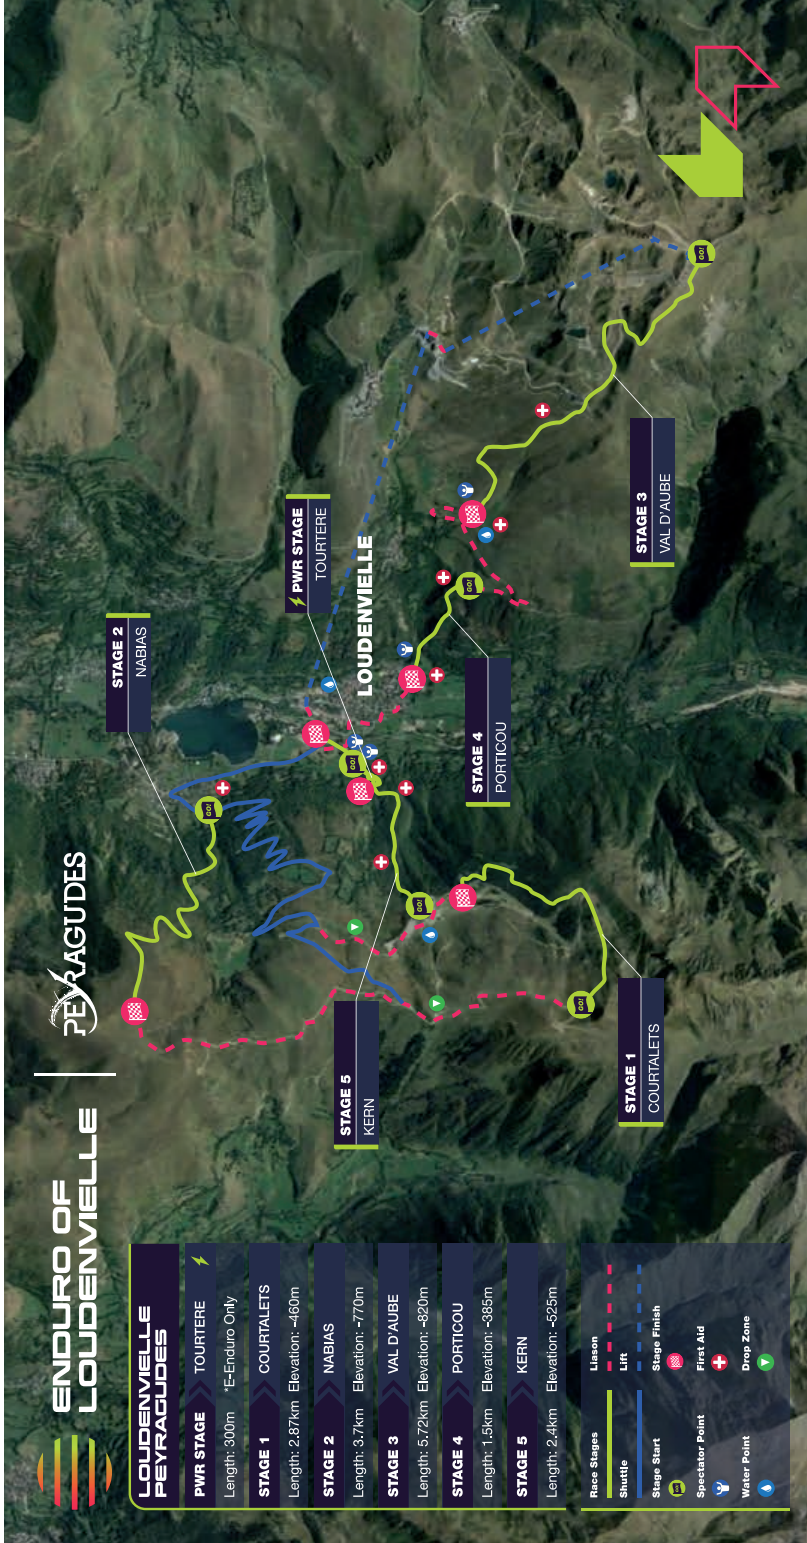

NB : Les accès piétons seront affichés sur l'événement
Pedestrian access will be posted at the event

ENDURO AMATEURS / OPEN RACE

ENDURO OF LOUDENVIELLE

| |
|--|
| LOUDENVIELLE PEYRAGUDES |
| PWR STAGE TOURTERE Length: 300m *E-Enduro Only |
| STAGE 1 COURTALETS Length: 2.87km Elevation: -460m |
| STAGE 2 NABIAS Length: 3.7km Elevation: -770m |
| STAGE 3 VAL D'AUBE Length: 5.72km Elevation: -820m |
| STAGE 4 PORTICOU Length: 1.5km Elevation: -385m |
| STAGE 5 KERN Length: 2.4km Elevation: -525m |