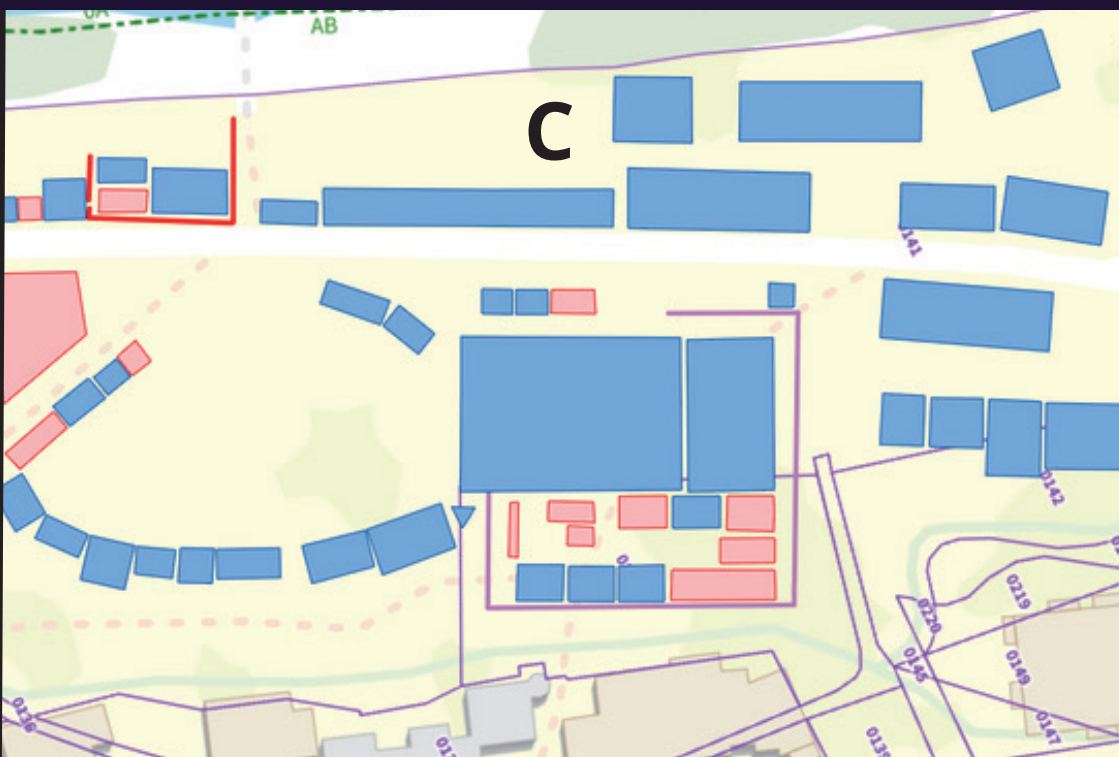

EXHIBITOR DISTRIBUTION

ZONE C

N'PY	30
PEYRAGUDES	45
OFFICE DE TOURISME DE LA HAUTE VALLÉE DU LOURON	46
HAUTES-PYRÉNÉES	47
COMMENCAL	48
TRP	49
BRETZEL STORY	50
LA GUINGUETTE	51
MONSIEUR VAGABOND	52
MÉTI SAJ	53
PIZZERIA DES 4 CHEMINS	54
TACO TIME	55
JAM	56
VEGAN'S FOODTRUCK	57
L'ÎLE AUX BONBONS	58
DOMAINE DE CROUSEILLES	59
FROMAGERIE DE SOULÈRE	60
JARDIN DES HADES	61
MUMU CAFÉ	62
GLACERIE MADAME MONSIEUR	63