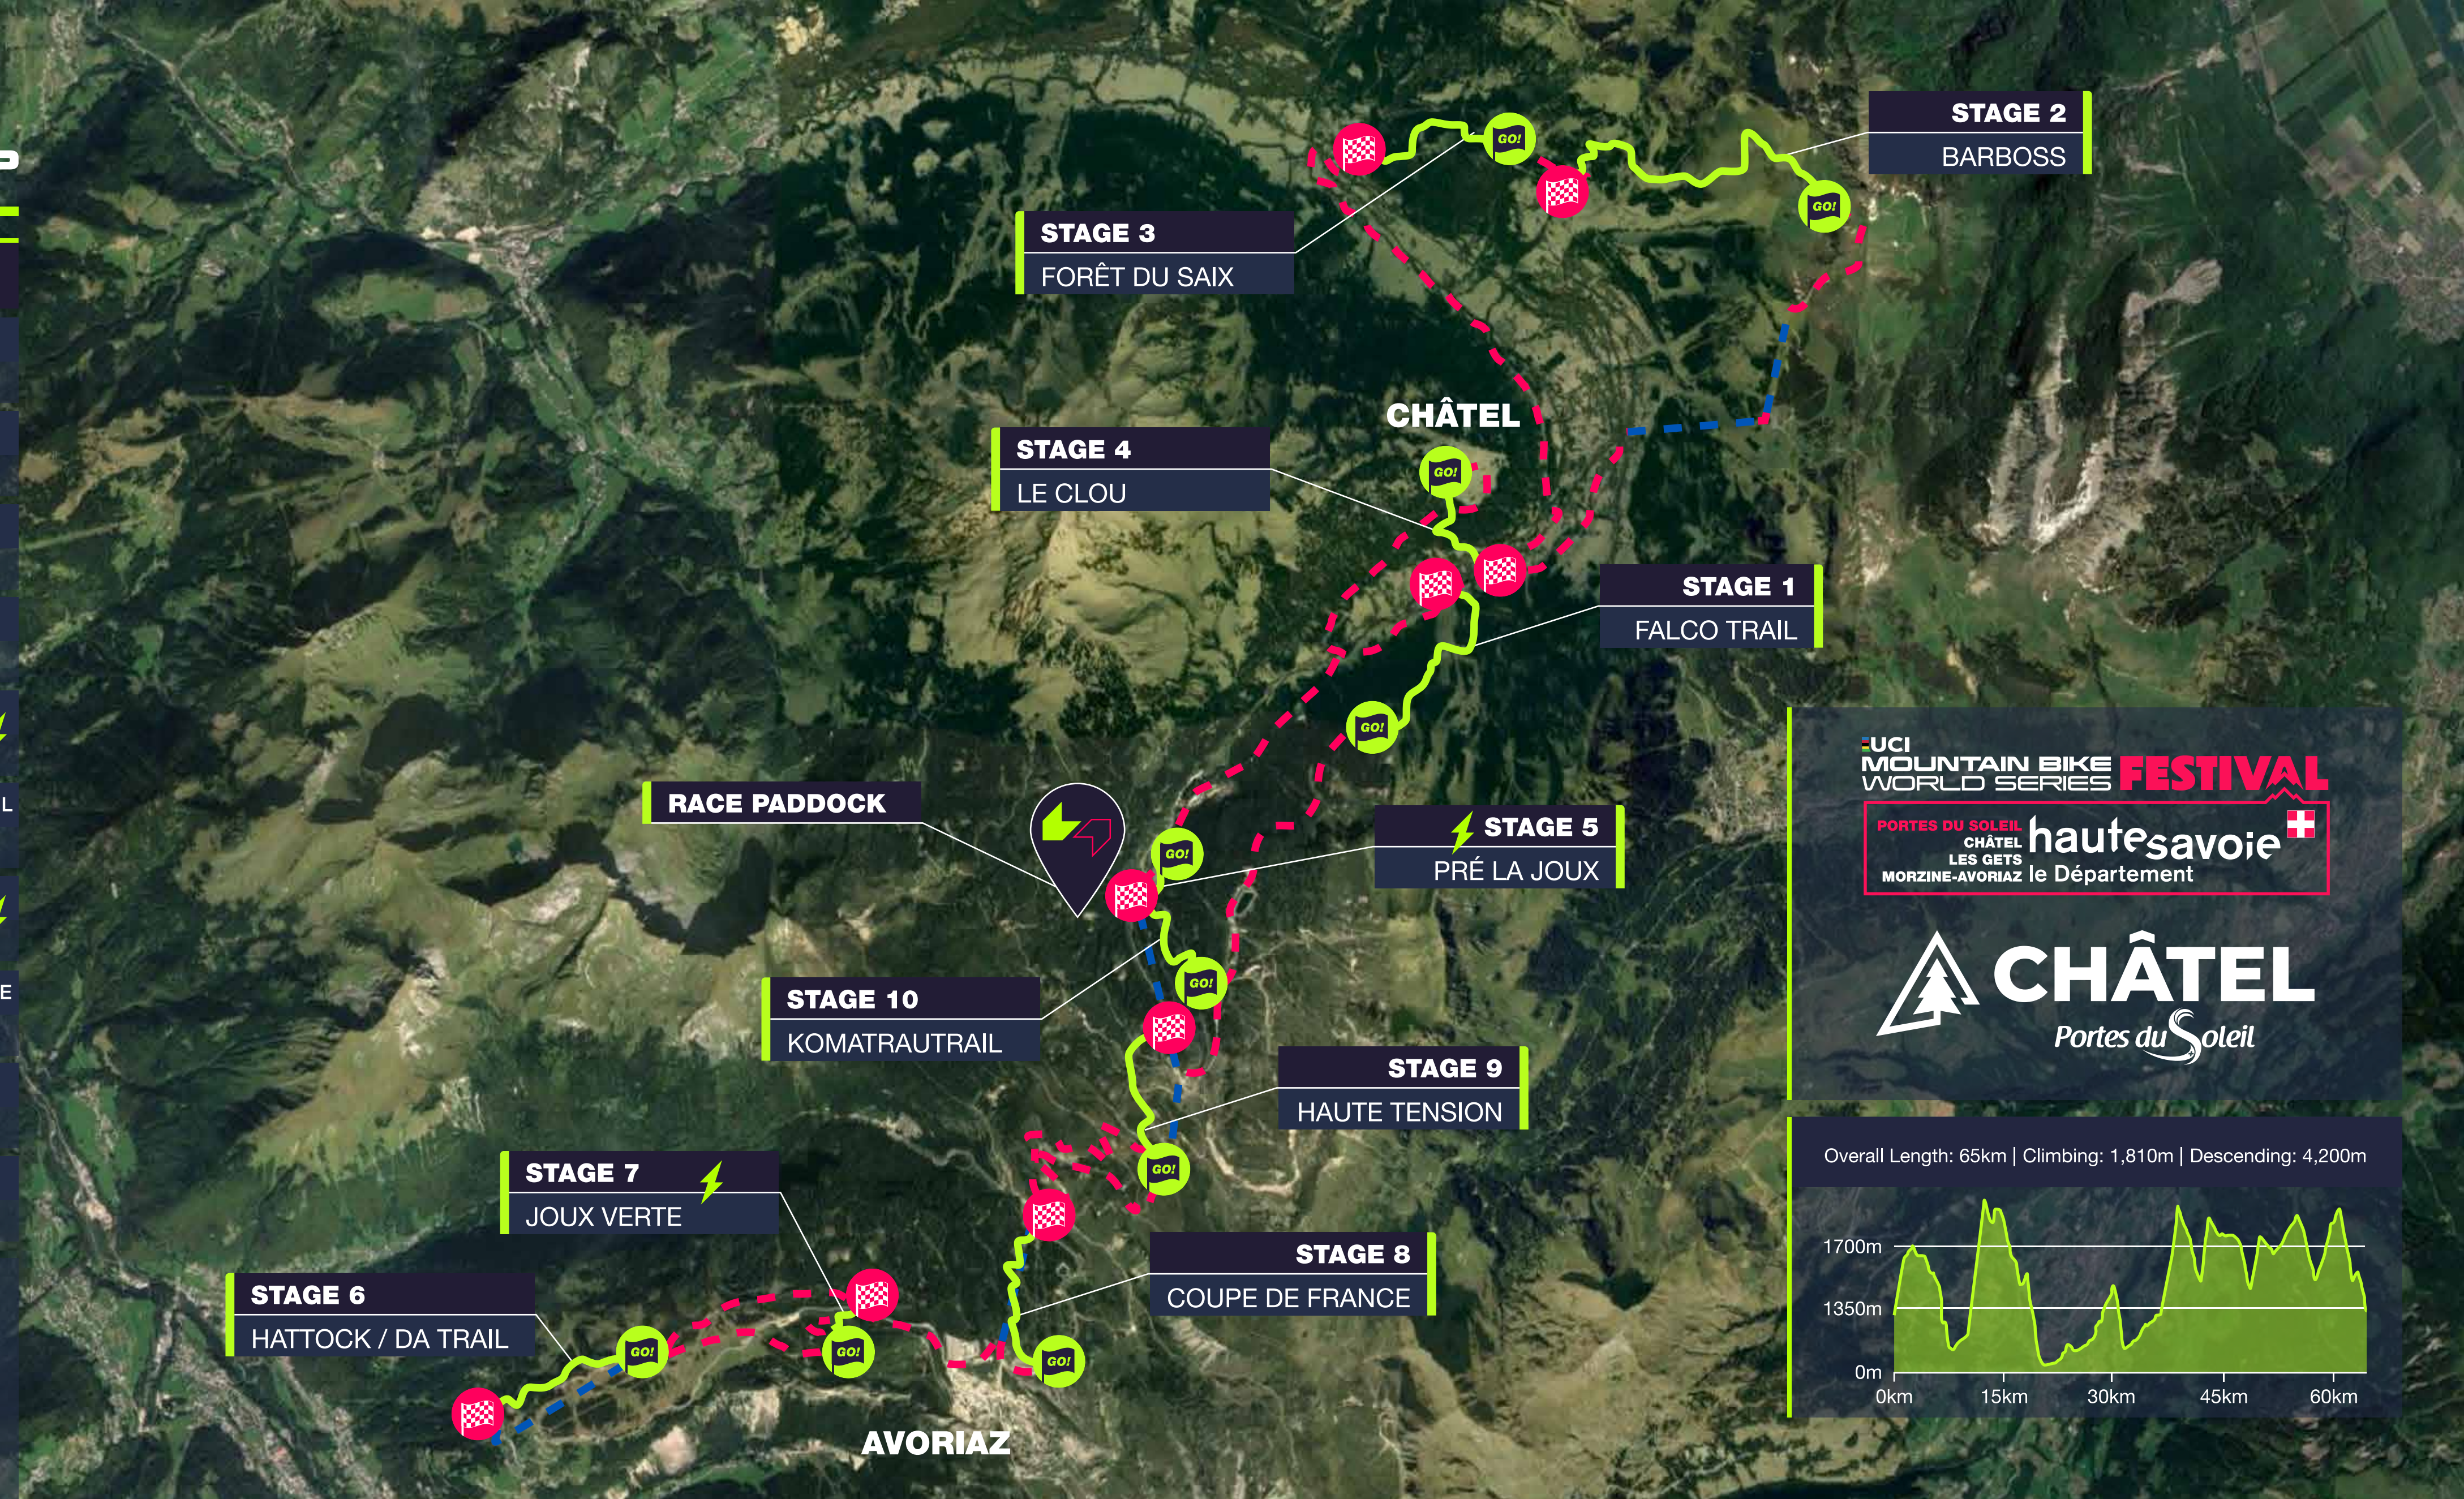

## HAUTE-SAVOIE E-ENDURO

**STAGE 1** FALCO TRAIL

Length: 1.4km Elevation: -325m

**STAGE 2** BARBOSS

Length: 2.8km Elevation: -430m

**STAGE 3** FORÊT DU SAIX

Length: 1.8km Elevation: -410m

**STAGE 4** LE CLOU

Length: 1.2km Elevation: -320m

**STAGE 5** PRÉ LA JOUX ⚡

**STAGE 6** HATTOCK/DA TRAIL

Length: 2.0km Elevation: -295m

**STAGE 7** JOUX VERTE ⚡

**STAGE 8** COUPE DE FRANCE

Length: 2.0km Elevation: -317m

**STAGE 9** HAUTE TENSION

Length: 1.9km Elevation: -380m

**STAGE 10** KOMATRAUTRAIL

Length: 1.5km Elevation: -250m

**Race Stages**

**Liaison by Bike**

**Liaison by Lift**

**Stage Start**

**Stage Finish**

Loop 1 (stage 1 - stage 4)  
Battery change after stage 4  
Loop 2 (stage 5 - stage 10)

UCI MOUNTAIN BIKE WORLD SERIES **FESTIVAL**  
PORTES DU SOLEIL CHÂTEL LES GETS MORZINE-AVORIAZ le Département

**CHÂTEL**  
Portes du Soleil