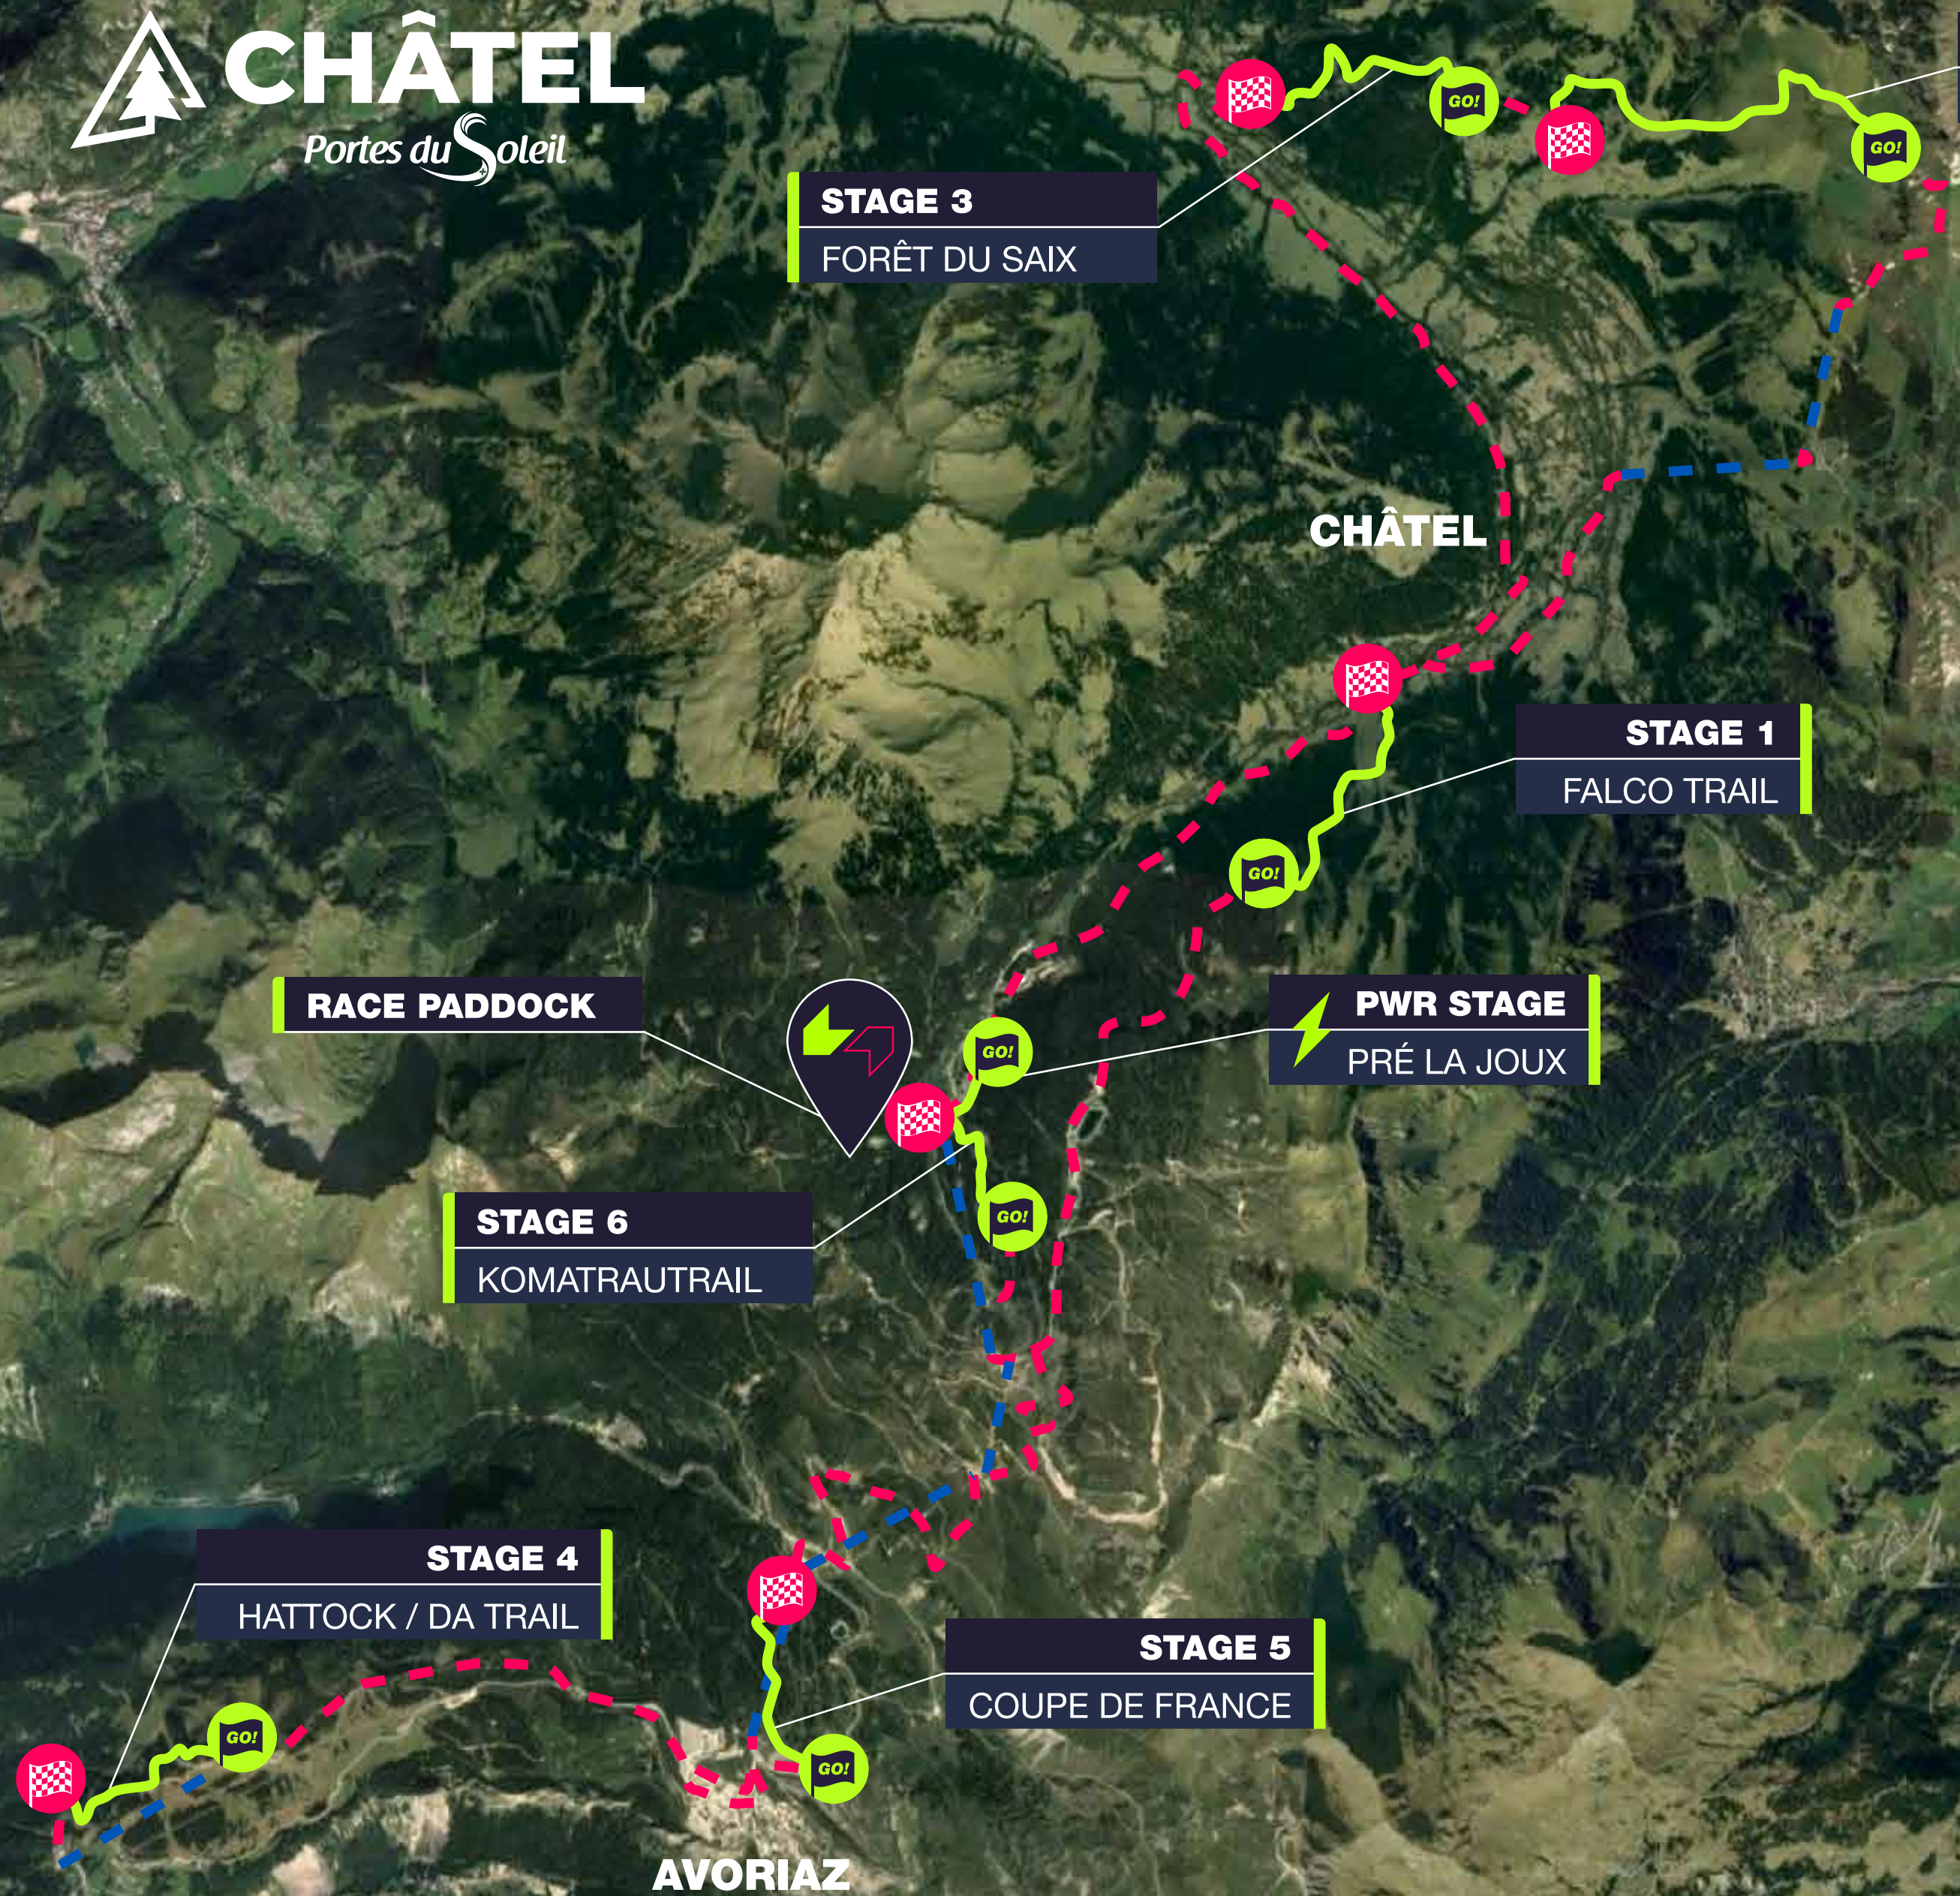

HAUTE-SAVOIE	
<b>STAGE 1</b>	FALCO TRAIL
Length: 1.4km	Elevation: -325m
<b>STAGE 2</b>	BARBOSS
Length: 2.8km	Elevation: -430m
<b>STAGE 3</b>	FORÊT DU SAIX
Length: 1.8km	Elevation: -410m
<b>PWR STAGE</b>	PRÉ LA JOUX
E-Enduro Only	
<b>STAGE 4</b>	HATTOCK/DA TRAIL
Length: 2.0km	Elevation: -295m
<b>STAGE 5</b>	COUPE DE FRANCE
Length: 2.0km	Elevation: -317m
<b>STAGE 6</b>	KOMATRAUTRAIL
Length: 1.5km	Elevation: -250m
<b>Race Stages</b>	<b>Liaison by Bike</b>
<b>Liaison by Lift</b>	
<b>Stage Start</b>	<b>Stage Finish</b>

UCI MOUNTAIN BIKE FESTIVAL  
 WORLD SERIES

PORTES DU SOLEIL **hautesavoie**  
 CHÂTEL  
 LES GETS  
 MORZINE-AVORIAZ le Département